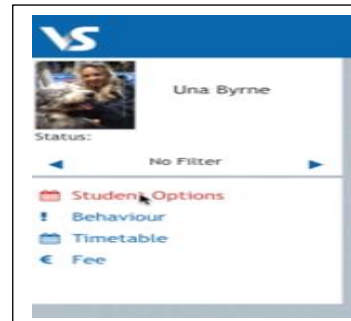

nó

*Téigh i dteangbhail leis an oifig muna bhfuil sonraí logáil isteach agat/ cailte agat.

*Contact the main office if you do not have or have misplaced your log in details.

Ar an tab ar chlé roghnaigh 'Student Options' .

On the left hand tab select 'student options'

Bain úsáid as an clár chun na hábhair a chur isteach in órd do rogha. Beidh nóta treor ón scoil anseo le léamh comh maith.

Use the table to select the subject options in order of preference. There will also be an explanatory note from the school here to read before making your choices.